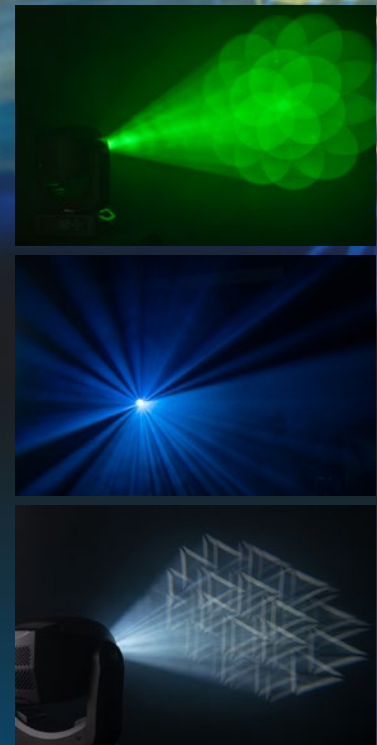

# ERA BEAM-150 LED

Spec Sheet

- + Endless tilt
- + Dual overlapping prism
- + Linear frost

[www.light-inc.eu](http://www.light-inc.eu)

# ERA BEAM-150 LED

## Beam movinghead

The new ERA serie, stands for durable affordable and quality. This 150 Watt LED Beam will shoot stars out of the sky.

## Specifications

|                   |                                 |                     |                                      |
|-------------------|---------------------------------|---------------------|--------------------------------------|
| Light source      | 150 Watt LED (7800K, 20.000hrs) | Frost               | Linear frost system                  |
| Beam Angle        | 2°                              | Pan/Tilt            | 540°/270°                            |
| Power Consumption | 300W                            | Pan/Tilt Resolution | 8/16 bit                             |
| Power Voltage     | AC 100-240V 50/60Hz             | Operation Mode      | DMX512/master-Slave/Auto Run/Music   |
| DMX Channel       | 13/16                           | Data In/Out socket  | 3-pin XLR sockets                    |
| Dimmer            | 0-100% smooth dimming           | Display             | 180° reversible LCD colorful display |
| Colours           | 14 colours                      | Powersocket         | Powercon in/out                      |
| Gobo's            | 13 Gobo's                       | Protection Rating   | IP20                                 |
| Tilt              | Endless rotating tilt           | Dimensions          | 287mm x 206mm x 428mm                |
| Prism             | Dual overlapping Prism          | Weight              | 10,2 Kgs                             |