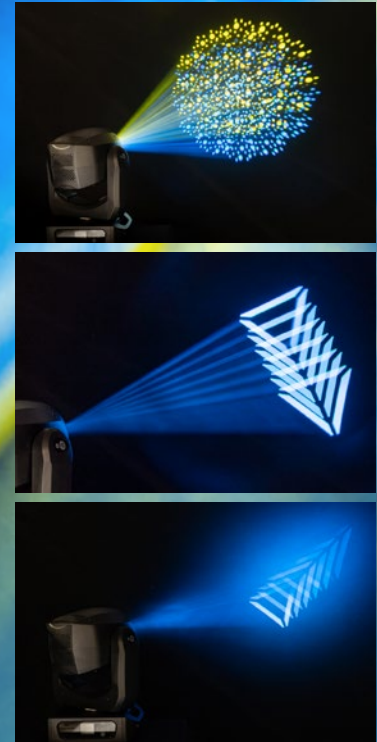

Moving Head

ERA SPOT-200 LED

Spec Sheet

- + Clear optic system
- + Dual overlapping prism
- + Linear Frost

www.light-inc.eu

ERA SPOT-200 LED

Spot Movinghead

The new ERA serie, stands for durable, affordable and quality. This 200 Watt LED spot will blow all the competition out of the way.

Specifications

Light source	200 Watt LED (7600K, 20.000hrs)	Pan/Tilt Resolution	8/16 bit
Beam Angle	12°	Operation Mode	DMX512/master-Slave/Auto Run/Music
Power Consumption	300W	Data In/Out socket	3-pin XLR sockets
Power Voltage	AC 100-240V 50/60Hz	Display	180° reversible LCD colorful display
DMX Channel	14/16	Powersocket	Powercon in/out
Dimmer	0-100% smooth dimming	Protection Rating	IP20
Prism	Dual overlapping prism	Dimensions	293mm x 205mm x 416mm
Frost	Linear frost system	Weight	9.3 Kgs
Pan/Tilt	540°/270°		